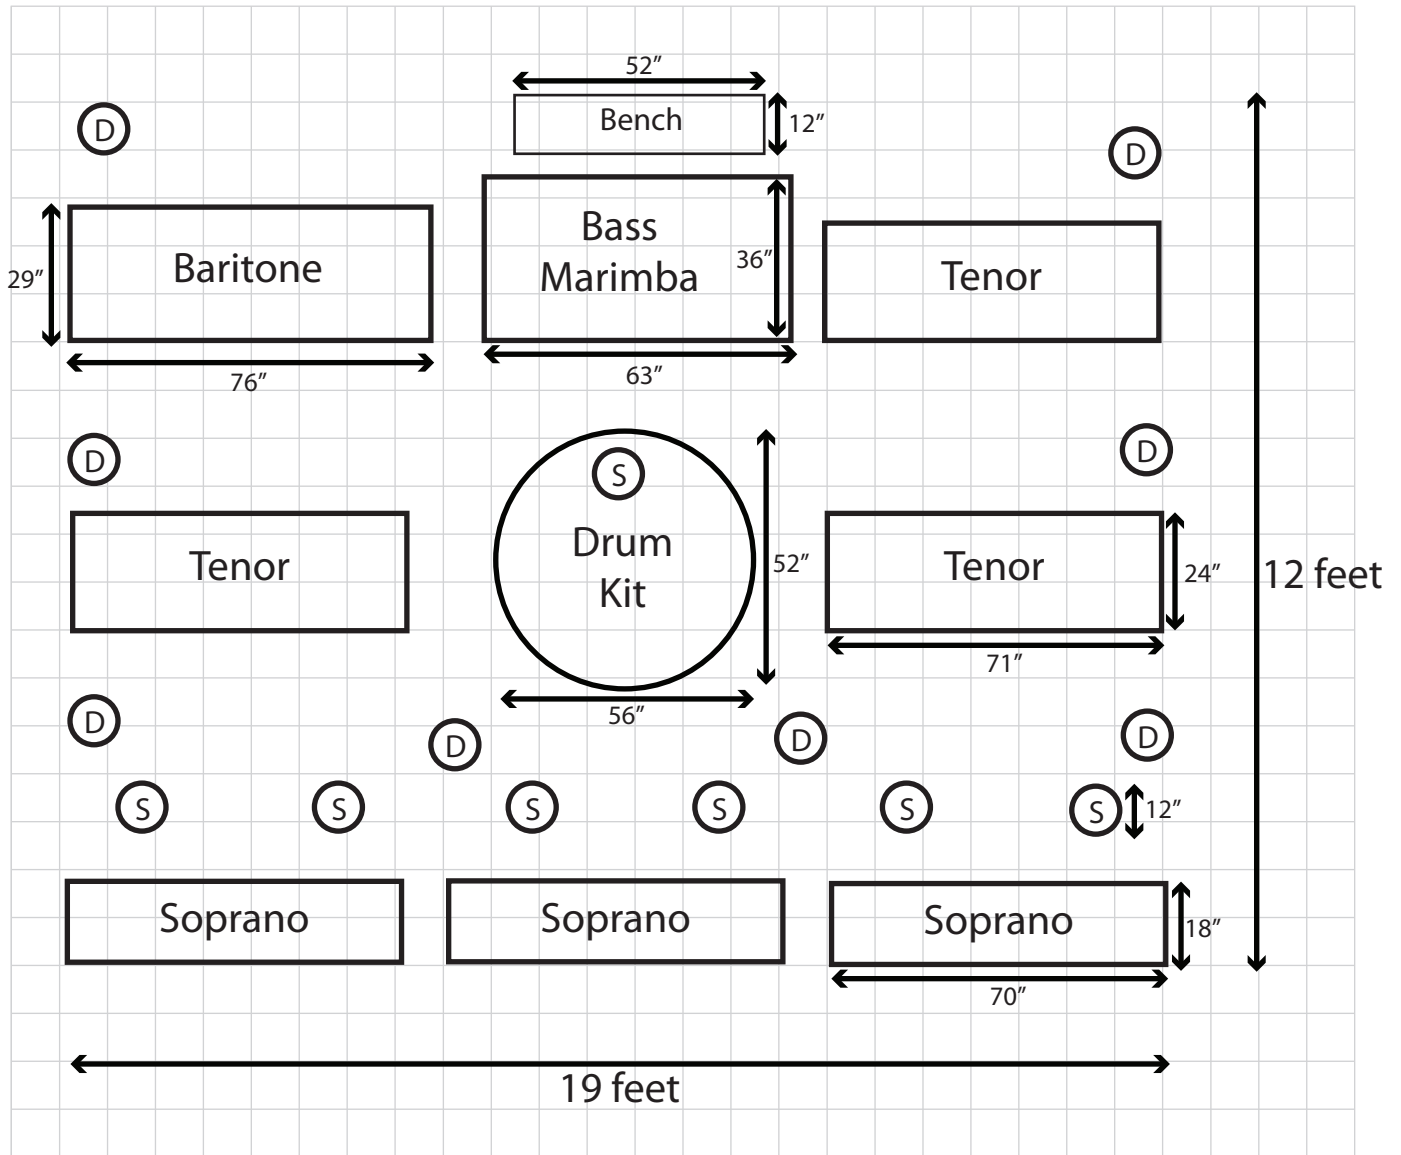

Kunaka Stage Plot

Notes

1 square = 10 inches

(S) = stool

(D) = djembe drum

93" height clearance required for Kunaka member standing on bench for bass marimba